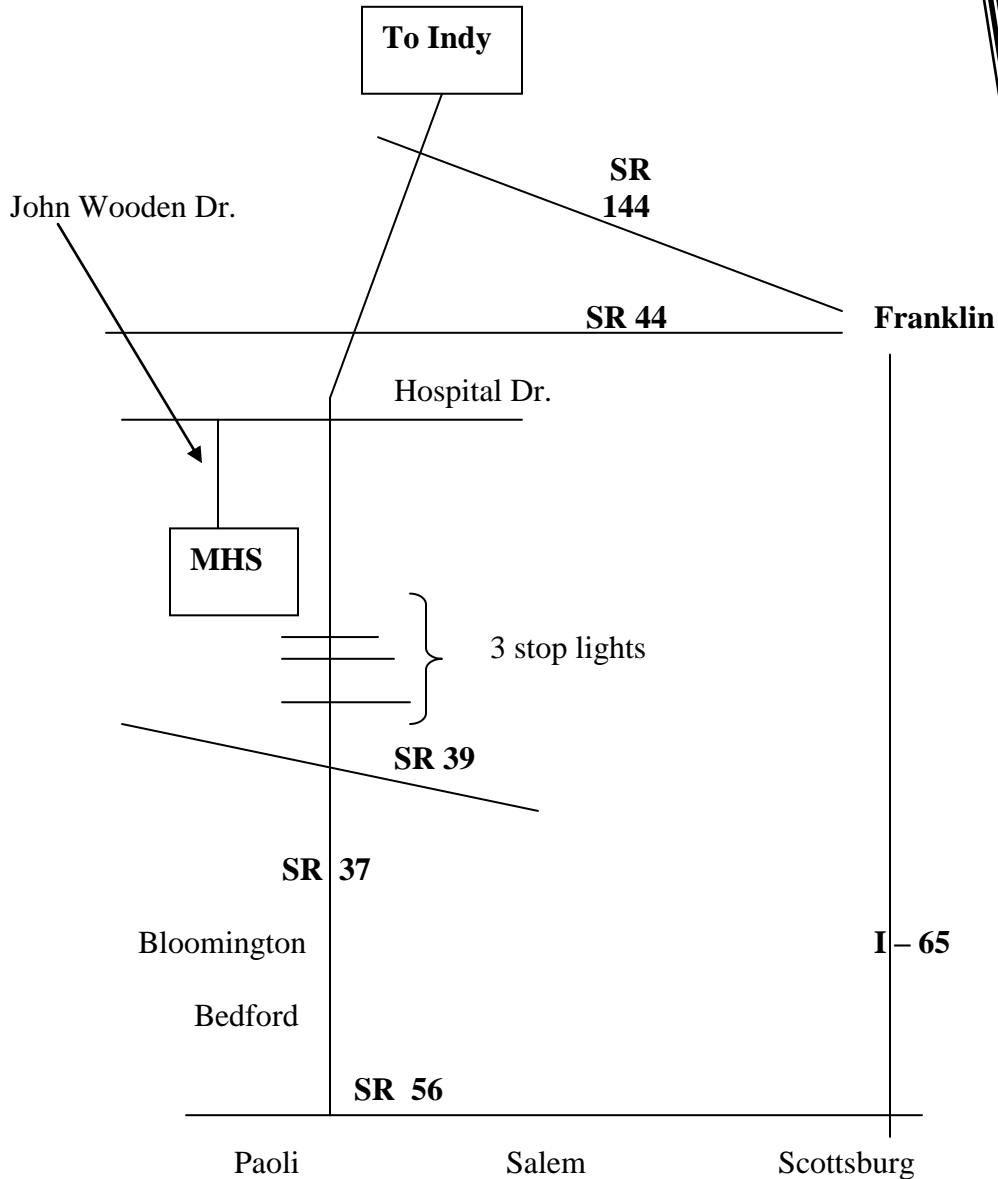

To Martinsville HS (app. 1 ½ hours):

- 1) SR 37 North to Martinsville
- 2) Turn left on Hospital Drive (after you pass the HS on your left)
- 3) Turn left on John Wooden Drive
- 4) School is straight ahead
- 5) Band will be on the far (South) side of the HS

To Franklin Community HS from Paoli (app. 2 hours)

- 1) SR 37 North to Martinsville
- 2) Turn right on SR 44 (top of the hill)
- 3) Turn left on US 31 North
- 4) Go through the town, past the old school (on your right)
- 5) Turn left at “Commerce Drive” stop light
- 6) At 1<sup>st</sup> 4-way stop (Cumberland) – turn right.

Alternate Instructions: Take US 56 through Salem to Scottsburg  
 Take I-65 North to Exit # 90 (Franklin)  
 Turn left (West), go to 1<sup>st</sup> 4-way stop, left  
 At next stop, turn right (west). Stay on 44  
 through center of town until US 31 (right).  
 Follow # 4 – 6 from above.