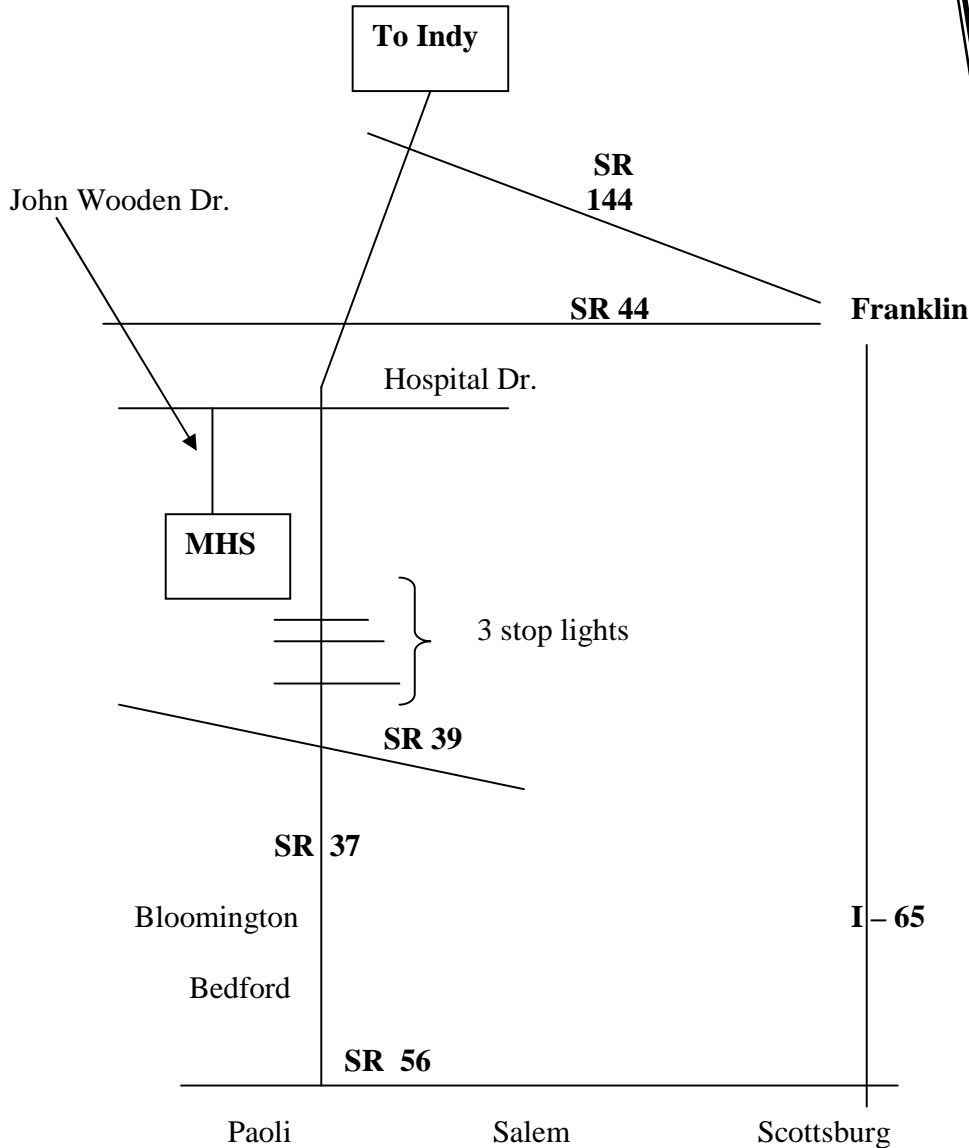

To Martinsville HS (app. 1 ½ hours):

- 1) SR 37 North to Martinsville
- 2) Turn left on Hospital Drive (after you pass the HS on your left)
- 3) Turn left on John Wooden Drive
- 4) School is straight ahead
- 5) Band will be on the far (South) side of the HS

To Franklin Community HS from Paoli (app. 2 hours)

- 1) SR 37 North to Martinsville
- 2) Turn right on SR 44 (top of the hill)
- 3) Turn left on US 31 North
- 4) Go through the town, past the old school (on your right)
- 5) Turn left at "Commerce Drive" stop light
- 6) At 1<sup>st</sup> 4-way stop (Cumberland) – turn right.

Alternate Instructions: Take US 56 through Salem to Scottsburg  
 Take I-65 North to Exit # 90 (Franklin)  
 Turn left (West), go to 1<sup>st</sup> 4-way stop, left  
 At next stop, turn right (west). Stay on 44  
 through center of town until US 31 (right).  
 Follow # 4 – 6 from above.