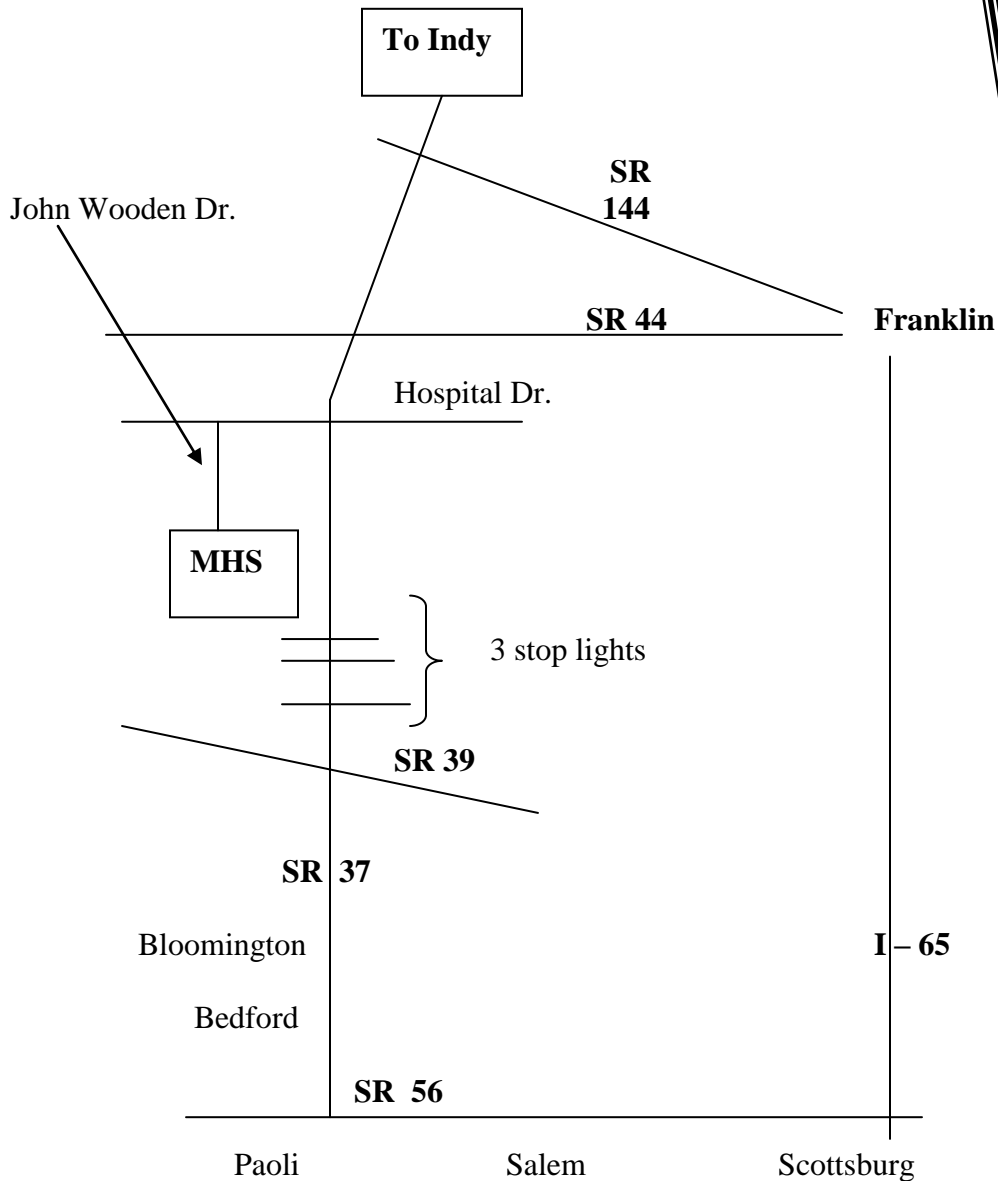

To Martinsville HS (app. 1 ½ hours):

- 1) SR 37 North to Martinsville
- 2) Turn left on Hospital Drive (after you pass the HS on your left)
- 3) Turn left on John Wooden Drive
- 4) School is straight ahead
- 5) Band will be on the far (South) side of the HS

To Franklin Community HS from Paoli (app. 2 hours)

- 1) SR 37 North to Martinsville
- 2) Turn right on SR 44 (top of the hill)
- 3) Turn left on US 31 North
- 4) Go through the town, past the old school (on your right)
- 5) Turn left at “Commerce Drive” stop light
- 6) At 1st 4-way stop (Cumberland) – turn right.

Alternate Instructions: Take US 56 through Salem to Scottsburg
 Take I-65 North to Exit # 90 (Franklin)
 Turn left (West), go to 1st 4-way stop, left
 At next stop, turn right (west). Stay on 44
 through center of town until US 31 (right).
 Follow # 4 – 6 from above.